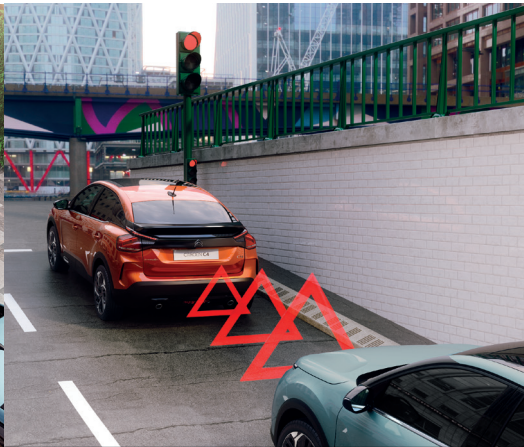

## أنظمة الأمان و الكماليات

 CAN BE DEACTIVATED

COFFEE BREAK ALERT

 CAN BE DEACTIVATED

BLIND SPOT  
MONITORING SYSTEM

PROXIMITY  
KEYLESS ENTRY  
AND START

HILL START  
ASSIST

STATIC INTERSECTION  
LIGHTING