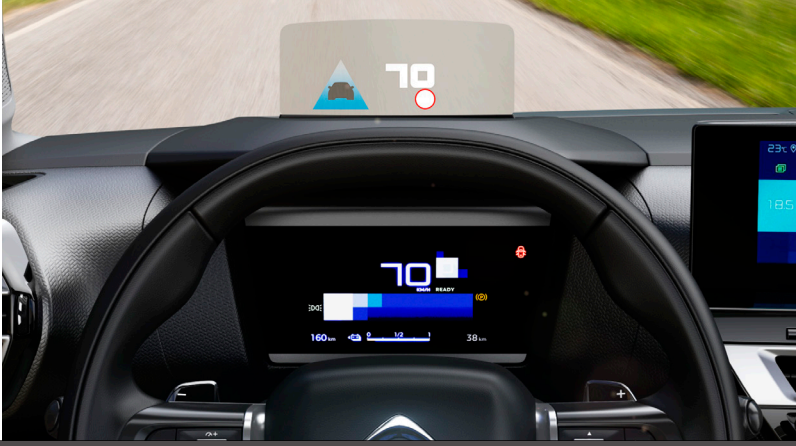

## نظام تعليق مزود بعفشة هيدروليكية

On board New Citroën C4, you'll experience a supreme feeling of wellbeing and driving pleasure thanks to Suspension with Progressive Hydraulic Cushions®. This gives driving a real flying carpet effect across slight compressions and avoids any rebound effect on poor road surfaces. A Citroën innovation for a new experience in comfort.

When big bumps are encountered, the hydraulic cushions keep suspension movement controlled and progressive.

With minor road imperfections, the cushions simply absorb it all, giving that relaxing flying carpet ride.