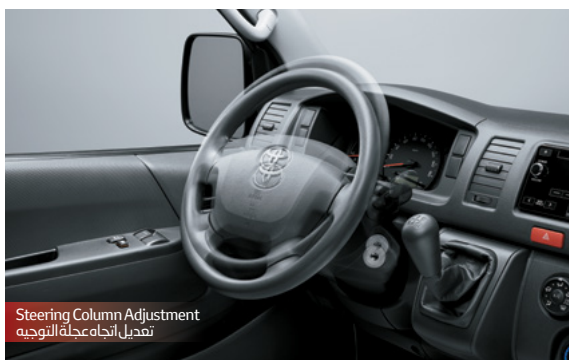

 **TOYOTA**

HIACE

DIMENSIONS

Standard Roof Van (Panel/Glass)

High Roof Van

Standard Roof

High Roof

ENTERTAINMENT