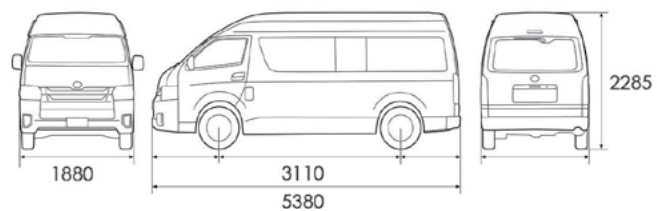

 **TOYOTA**

HIACE

DIMENSIONS

Standard Roof Van (Panel/Glass)

High Roof Van

Standard Roof

High Roof

ENTERTAINMENT