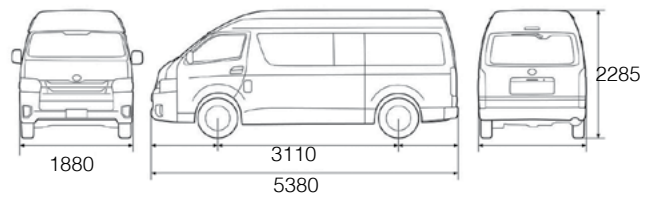

 **TOYOTA**

HIACE

DIMENSIONS

Standard Roof Van (Panel/Glass)

High Roof Van

Standard Roof

High Roof

ENTERTAINMENT